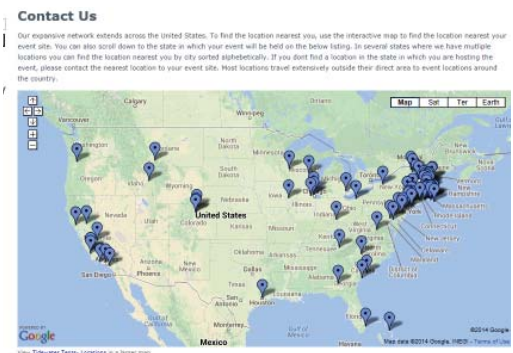

GOOGLE MAPS RESOURCES

Location, location, location.

With a listing on our Tidewatertents.com dealer website, you'll get your own pushpin on our Google Map page. Our map page streamlines the dealer locating process for your customers and makes it easy for them to find you!

If you end up needing another phone line...well, you're welcome.

Visit www.tidewatertents.com/contact to see what is available.