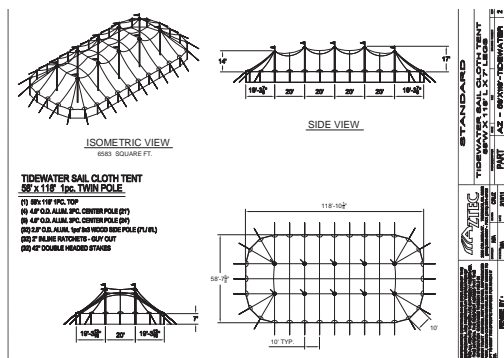

<https://www.facebook.com/TidewaterTents>

SCHEMATIC DRAWINGS

Need to know the square footage of a particular Tidewater? What's the difference in height between a King and Queen center pole? How many side poles does your Tidewater need? All these questions and more are answered easily with a quick look at our online schematics.