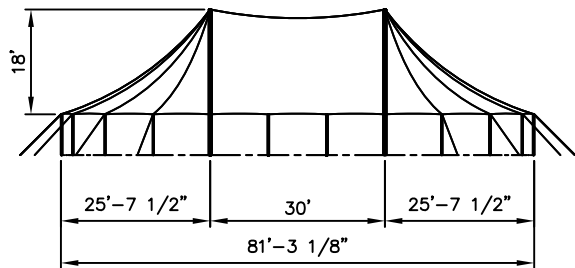

ISOMETRIC VIEW
8425 SQUARE FT.

SIDE VIEW

81' x 111' TIDEWATER SAIL CLOTH TENT (Q-Q)

END VIEW

PLAN VIEW

ALL DATA AND INFORMATION CONTAINED IN OR DISCLOSED BY THIS DOCUMENT IS CONFIDENTIAL AND PROPRIETARY INFORMATION OF AZTEC TENTS AND ALL RIGHTS THEREIN ARE EXPRESSLY RESERVED. BY ACCEPTING THIS MATERIAL THE RECIPIENT AGREES THAT THIS MATERIAL AND INFORMATION CONTAINED THEREIN IS HELD IN CONFIDENCE AND IN TRUST AND WILL NOT BE COPIED, REPRODUCED WHOLE OR IN PART, NOR ITS CONTENTS REVEALED, IN ANY MANNER OR FOR ANY PURPOSE, WITHOUT THE SPECIFIC PURPOSE FOR WHICH IT WAS DELIVERED.

SALES

ENGINEER: N/A	DATE: 10/13/2017
PAGE: 1 OF 1	DRAWN: ELVIS

ISOMETRIC VIEW
8425 SQUARE FT.

SIDE VIEW

TIDEWATER SAIL CLOTH TENT
81' x 111'

END VIEW

PLAN VIEW

ALL DATA AND INFORMATION CONTAINED IN OR DISCLOSED BY THIS DOCUMENT IS CONFIDENTIAL AND PROPRIETARY INFORMATION OF AZTEC TENTS AND ALL RIGHTS THEREIN ARE EXPRESSLY RESERVED. BY ACCEPTING THIS MATERIAL THE RECIPIENT AGREES THAT THIS MATERIAL AND INFORMATION CONTAINED THEREIN IS HELD IN CONFIDENCE AND IN TRUST AND WILL NOT BE COPIED, REPRODUCED WHOLE OR IN PART, NOR ITS CONTENTS REVEALED, IN ANY MANNER OR FOR ANY PURPOSE, WITHOUT THE SPECIFIC PURPOSE FOR WHICH IT WAS DELIVERED.

SALES

ENGINEER: N/A	DATE: 7/12/2016
PAGE: 1 OF 1	DRAWN: ELVIS

ISOMETRIC VIEW
10,862 SQUARE FT.

SIDE VIEW

TIDEWATER SAIL CLOTH TENT 81' X 141'

END VIEW

PLAN VIEW

ALL DATA AND INFORMATION CONTAINED IN OR DISCLOSED BY THIS DOCUMENT IS CONFIDENTIAL AND PROPRIETARY INFORMATION OF AZTEC TENTS AND ALL RIGHTS THEREIN ARE EXPRESSLY RESERVED. BY ACCEPTING THIS MATERIAL THE RECIPIENT AGREES THAT THIS MATERIAL AND INFORMATION CONTAINED THEREIN IS HELD IN CONFIDENCE AND IN TRUST, AND WILL NOT BE COPIED, REPRODUCED WHOLE OR IN PART, NOR ITS CONTENTS REVEALED, EITHER WHOLLY OR TO OTHERS, EXCEPT TO MEET THE SPECIFIC PURPOSE FOR WHICH IT WAS DELIVERED.