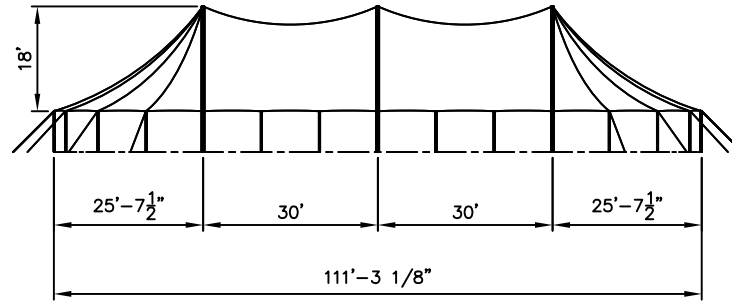

ISOMETRIC VIEW
8425 SQUARE FT.

SIDE VIEW

81' x 111' TIDEWATER SAIL CLOTH TENT (Q-Q)

END VIEW

PLAN VIEW

ALL DATA AND INFORMATION CONTAINED IN OR DISCLOSED BY THIS DOCUMENT IS CONFIDENTIAL AND PROPRIETARY INFORMATION OF AZTEC TENTS AND ALL RIGHTS THEREIN ARE EXPRESSLY RESERVED. BY ACCEPTING THIS MATERIAL THE RECIPIENT AGREES THAT THIS MATERIAL AND INFORMATION CONTAINED THEREIN IS HELD IN CONFIDENCE AND IN TRUST AND WILL NOT BE COPIED, REPRODUCED WHOLE OR IN PART, NOR ITS CONTENTS REVEALED, IN ANY MANNER OR FOR ANY PURPOSE, WITHOUT THE SPECIFIC PURPOSE FOR WHICH IT WAS DELIVERED.

SALES

ENGINEER: N/A	DATE: 10/13/2017
PAGE: 1 OF 1	DRAWN: ELVIS

ISOMETRIC VIEW
8425 SQUARE FT.

SIDE VIEW

TIDEWATER SAIL CLOTH TENT
81' x 111'

END VIEW

PLAN VIEW

ALL DATA AND INFORMATION CONTAINED IN OR DISCLOSED BY THIS DOCUMENT IS CONFIDENTIAL AND PROPRIETARY INFORMATION OF AZTEC TENTS AND ALL RIGHTS THEREIN ARE EXPRESSLY RESERVED. BY ACCEPTING THIS MATERIAL THE RECIPIENT AGREES THAT THIS MATERIAL AND INFORMATION CONTAINED THEREIN IS HELD IN CONFIDENCE AND IN TRUST AND WILL NOT BE COPIED, REPRODUCED WHOLE OR IN PART, NOR ITS CONTENTS REVEALED, IN ANY MANNER OR FOR ANY PURPOSE, WITHOUT THE SPECIFIC PURPOSE FOR WHICH IT WAS DELIVERED.

SALES

ENGINEER: N/A	DATE: 7/12/2016
PAGE: 1 OF 1	DRAWN: ELVIS

ISOMETRIC VIEW
10,862 SQUARE FT.

SIDE VIEW

TIDEWATER SAIL CLOTH TENT 81' X 141'

END VIEW

PLAN VIEW

ALL DATA AND INFORMATION CONTAINED IN OR DISCLOSED BY THIS DOCUMENT IS CONFIDENTIAL AND PROPRIETARY INFORMATION OF AZTEC TENTS AND ALL RIGHTS THEREIN ARE EXPRESSLY RESERVED. BY ACCEPTING THIS MATERIAL THE RECIPIENT AGREES THAT THIS MATERIAL AND INFORMATION CONTAINED THEREIN IS HELD IN CONFIDENCE AND IN TRUST, AND WILL NOT BE COPIED, REPRODUCED WHOLE OR IN PART, NOR ITS CONTENTS REVEALED, EITHER WHOLLY OR TO OTHERS, EXCEPT TO MEET THE SPECIFIC PURPOSE FOR WHICH IT WAS DELIVERED.