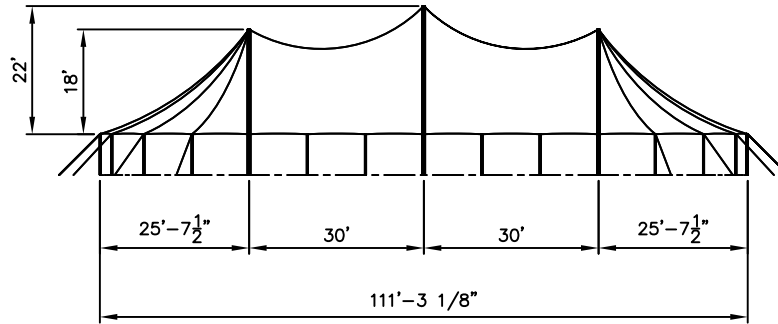

ISOMETRIC VIEW
8425 SQUARE FT.

SIDE VIEW

81' x 111' TIDEWATER SAIL CLOTH TENT (Q-Q)

END VIEW

PLAN VIEW

ALL DATA AND INFORMATION CONTAINED IN OR DISCLOSED BY THIS DOCUMENT IS CONFIDENTIAL AND PROPRIETARY INFORMATION OF AZTEC TENTS AND ALL RIGHTS THEREIN ARE EXPRESSLY RESERVED. BY ACCEPTING THIS MATERIAL THE RECIPIENT AGREES THAT THIS MATERIAL AND INFORMATION CONTAINED THEREIN IS HELD IN CONFIDENCE AND IN TRUST AND WILL NOT BE COPIED, REPRODUCED WHOLE OR IN PART, NOR ITS CONTENTS REVEALED, IN ANY MANNER OR FOR ANY PURPOSE, WITHOUT THE SPECIFIC PURPOSE FOR WHICH IT WAS DELIVERED.

SALES

ENGINEER: N/A	DATE: 10/13/2017
PAGE: 1 OF 1	DRAWN: ELVIS

ISOMETRIC VIEW
8425 SQUARE FT.

SIDE VIEW

TIDEWATER SAIL CLOTH TENT
81' x 111'

END VIEW

PLAN VIEW

ALL DATA AND INFORMATION CONTAINED IN OR DISCLOSED BY THIS DOCUMENT IS CONFIDENTIAL AND PROPRIETARY INFORMATION OF AZTEC TENTS AND ALL RIGHTS THEREIN ARE EXPRESSLY RESERVED. BY ACCEPTING THIS MATERIAL THE RECIPIENT AGREES THAT THIS MATERIAL AND INFORMATION CONTAINED THEREIN IS HELD IN CONFIDENCE AND IN TRUST AND WILL NOT BE COPIED, REPRODUCED WHOLE OR IN PART, NOR ITS CONTENTS REVEALED, IN ANY MANNER OR FOR ANY PURPOSE, WITHOUT THE SPECIFIC PURPOSE FOR WHICH IT WAS DELIVERED.

SALES

ENGINEER: N/A	DATE: 7/12/2016
PAGE: 1 OF 1	DRAWN: ELVIS

ISOMETRIC VIEW
10,862 SQUARE FT.

SIDE VIEW

TIDEWATER SAIL CLOTH TENT 81' X 141'

END VIEW

PLAN VIEW

ALL DATA AND INFORMATION CONTAINED IN OR DISCLOSED BY THIS DOCUMENT IS CONFIDENTIAL AND PROPRIETARY INFORMATION OF AZTEC TENTS AND ALL RIGHTS THEREIN ARE EXPRESSLY RESERVED. BY ACCEPTING THIS MATERIAL THE RECIPIENT AGREES THAT THIS MATERIAL AND INFORMATION CONTAINED THEREIN IS HELD IN CONFIDENCE AND IN TRUST, AND WILL NOT BE COPIED, REPRODUCED WHOLE OR IN PART, NOR ITS CONTENTS REVEALED, EITHER WHOLLY OR TO OTHERS, EXCEPT TO MEET THE SPECIFIC PURPOSE FOR WHICH IT WAS DELIVERED.