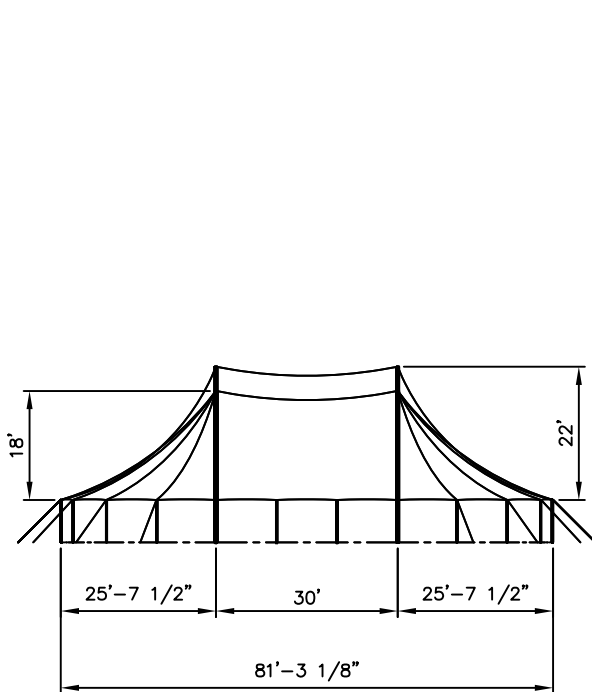

SALES

ENGINEER: N/A	DATE: 10/13/2017
PAGE: 1 OF 1	DRAWN: ELVIS

ISOMETRIC VIEW
8425 SQUARE FT.

SIDE VIEW

TIDEWATER SAIL CLOTH TENT
81' x 111'

END VIEW

PLAN VIEW

ALL DATA AND INFORMATION CONTAINED IN OR DISCLOSED BY THIS DOCUMENT IS CONFIDENTIAL AND PROPRIETARY INFORMATION OF AZTEC TENTS AND ALL RIGHTS THEREIN ARE EXPRESSLY RESERVED. BY ACCEPTING THIS MATERIAL THE RECIPIENT AGREES THAT THIS MATERIAL AND INFORMATION CONTAINED THEREIN IS HELD IN CONFIDENCE AND IN TRUST AND WILL NOT BE COPIED, REPRODUCED WHOLE OR IN PART, NOR ITS CONTENTS REVEALED, IN ANY MANNER OR FOR ANY PURPOSE, WITHOUT THE SPECIFIC PURPOSE FOR WHICH IT WAS DELIVERED.

AZTEC TENTS
DESIGN & PRODUCTION
2665 COLUMBIA ST. TORRANCE, CA. 90503
(800) 228-3687 - FAX (310) 381-0722

TIDEWATER POLE TENT
81'-3 1/8"W x 111'-3 1/8" L
PART NUMBER:

REVISION HISTORY			
REV.	DESCRIPTION	BY:	DATE:

SALES

ENGINEER: N/A	DATE: 7/12/2016
PAGE: 1 OF 1	DRAWN: ELVIS

ISOMETRIC VIEW
10,862 SQUARE FT.

SIDE VIEW

TIDEWATER SAIL CLOTH TENT 81' X 141'

END VIEW

PLAN VIEW

ALL DATA AND INFORMATION CONTAINED IN OR DISCLOSED BY THIS DOCUMENT IS CONFIDENTIAL AND PROPRIETARY INFORMATION OF AZTEC TENTS AND ALL RIGHTS THEREIN ARE EXPRESSLY RESERVED. BY ACCEPTING THIS MATERIAL THE RECIPIENT AGREES THAT THIS MATERIAL AND INFORMATION CONTAINED THEREIN IS HELD IN CONFIDENCE AND IN TRUST, AND WILL NOT BE COPIED, REPRODUCED WHOLE OR IN PART, NOR ITS CONTENTS REVEALED, EITHER WHOLLY OR TO OTHERS, EXCEPT TO MEET THE SPECIFIC PURPOSE FOR WHICH IT WAS DELIVERED.

AZTEC TENTS
DESIGN & PRODUCTION
2665 COLUMBIA ST. TORRANCE, CA. 90503
(800) 228-3687 - FAX (310) 381-0722

TIDEWATER POLE TENT
81'-3 1/8"W x 141'-3 1/8" L
PART NUMBER:

REVISION HISTORY			
REV#	DESCRIPTION	BY:	DATE: