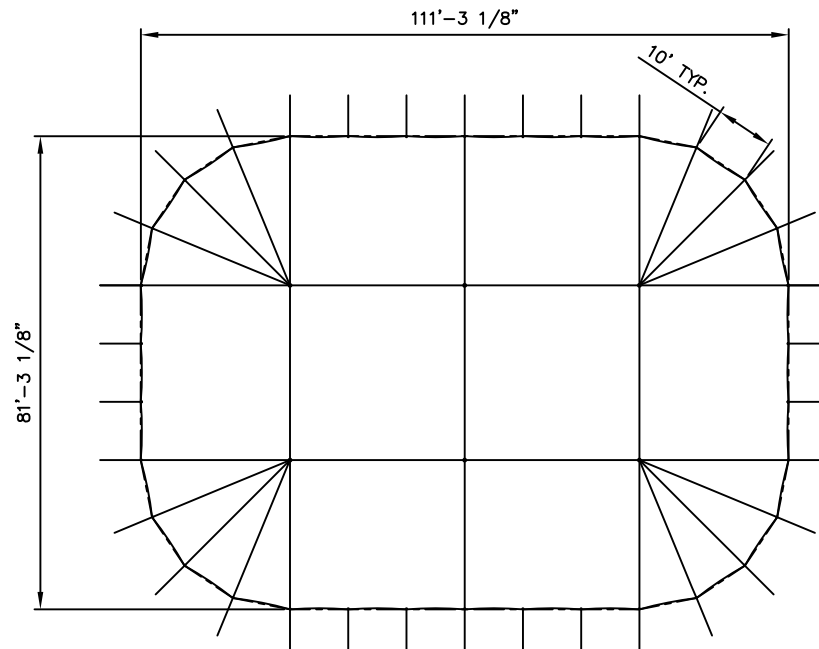

ISOMETRIC VIEW
8425 SQUARE FT.

SIDE VIEW

81' x 111' TIDEWATER SAIL CLOTH TENT (Q-Q)

END VIEW

PLAN VIEW

ALL DATA AND INFORMATION CONTAINED IN OR DISCLOSED BY THIS DOCUMENT IS CONFIDENTIAL AND PROPRIETARY INFORMATION OF AZTEC TENTS AND ALL RIGHTS THEREIN ARE EXPRESSLY RESERVED. BY ACCEPTING THIS MATERIAL THE RECIPIENT AGREES THAT THIS MATERIAL AND INFORMATION CONTAINED THEREIN IS HELD IN CONFIDENCE AND IN TRUST AND WILL NOT BE COPIED, REPRODUCED WHOLE OR IN PART, NOR ITS CONTENTS REVEALED, IN ANY MANNER OR FOR ANY PURPOSE, WITHOUT THE SPECIFIC PURPOSE FOR WHICH IT WAS DELIVERED.

SALES

ENGINEER: N/A	DATE: 10/13/2017
PAGE: 1 OF 1	DRAWN: ELVIS

ISOMETRIC VIEW
8425 SQUARE FT.

SIDE VIEW

TIDEWATER SAIL CLOTH TENT
81' x 111'

END VIEW

PLAN VIEW

ALL DATA AND INFORMATION CONTAINED IN OR DISCLOSED BY THIS DOCUMENT IS CONFIDENTIAL AND PROPRIETARY INFORMATION OF AZTEC TENTS AND ALL RIGHTS THEREIN ARE EXPRESSLY RESERVED. BY ACCEPTING THIS MATERIAL THE RECIPIENT AGREES THAT THIS MATERIAL AND INFORMATION CONTAINED THEREIN IS HELD IN CONFIDENCE AND IN TRUST AND WILL NOT BE COPIED, REPRODUCED WHOLE OR IN PART, NOR ITS CONTENTS REVEALED, IN ANY MANNER OR FOR ANY PURPOSE, WITHOUT THE SPECIFIC PURPOSE FOR WHICH IT WAS DELIVERED.

SALES

ENGINEER: N/A	DATE: 7/12/2016
PAGE: 1 OF 1	DRAWN: ELVIS

ISOMETRIC VIEW
10,862 SQUARE FT.

SIDE VIEW

TIDEWATER SAIL CLOTH TENT 81' X 141'

END VIEW

PLAN VIEW

ALL DATA AND INFORMATION CONTAINED IN OR DISCLOSED BY THIS DOCUMENT IS CONFIDENTIAL AND PROPRIETARY INFORMATION OF AZTEC TENTS AND ALL RIGHTS THEREIN ARE EXPRESSLY RESERVED. BY ACCEPTING THIS MATERIAL THE RECIPIENT AGREES THAT THIS MATERIAL AND INFORMATION CONTAINED THEREIN IS HELD IN CONFIDENCE AND IN TRUST, AND WILL NOT BE COPIED, REPRODUCED WHOLE OR IN PART, NOR ITS CONTENTS REVEALED, EITHER WHOLLY OR TO OTHERS, EXCEPT TO MEET THE SPECIFIC PURPOSE FOR WHICH IT WAS DELIVERED.