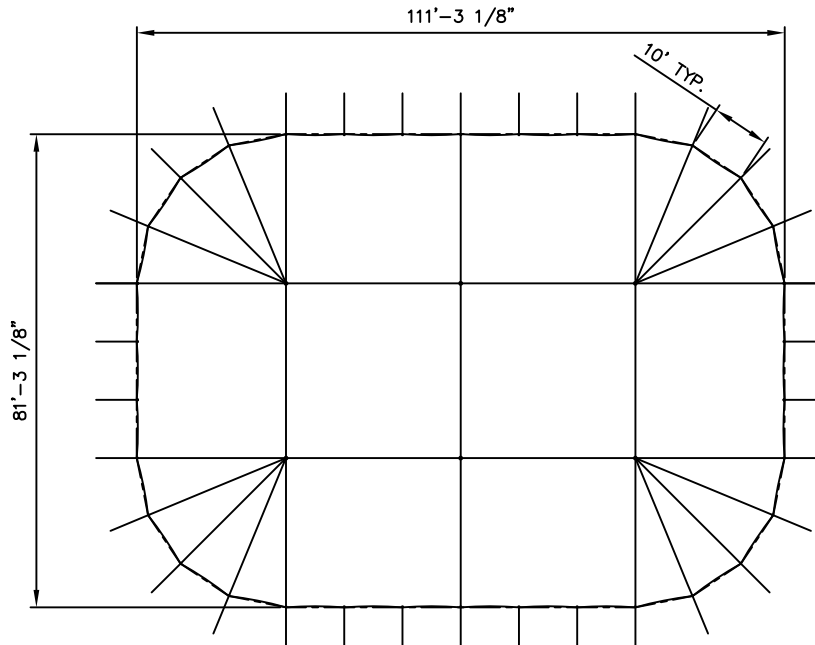

ISOMETRIC VIEW
8425 SQUARE FT.

SIDE VIEW

81' x 111' TIDEWATER SAIL CLOTH TENT (Q-Q)

END VIEW

PLAN VIEW

ALL DATA AND INFORMATION CONTAINED IN OR DISCLOSED BY THIS DOCUMENT IS CONFIDENTIAL AND PROPRIETARY INFORMATION OF AZTEC TENTS AND ALL RIGHTS THEREIN ARE EXPRESSLY RESERVED. BY ACCEPTING THIS MATERIAL THE RECIPIENT AGREES THAT THIS MATERIAL AND INFORMATION CONTAINED THEREIN IS HELD IN CONFIDENCE AND IN TRUST AND WILL NOT BE COPIED, REPRODUCED WHOLE OR IN PART, NOR ITS CONTENTS REVEALED, IN ANY MANNER OR FOR ANY PURPOSE, WITHOUT THE SPECIFIC PURPOSE FOR WHICH IT WAS DELIVERED.

SALES

ENGINEER: N/A	DATE: 10/13/2017
PAGE: 1 OF 1	DRAWN: ELVIS

ISOMETRIC VIEW
8425 SQUARE FT.

SIDE VIEW

TIDEWATER SAIL CLOTH TENT
81' x 111'

END VIEW

PLAN VIEW

ALL DATA AND INFORMATION CONTAINED IN OR DISCLOSED BY THIS DOCUMENT IS CONFIDENTIAL AND PROPRIETARY INFORMATION OF AZTEC TENTS AND ALL RIGHTS THEREIN ARE EXPRESSLY RESERVED. BY ACCEPTING THIS MATERIAL THE RECIPIENT AGREES THAT THIS MATERIAL AND INFORMATION CONTAINED THEREIN IS HELD IN CONFIDENCE AND IN TRUST AND WILL NOT BE COPIED, REPRODUCED WHOLE OR IN PART, NOR ITS CONTENTS REVEALED, IN ANY MANNER OR FOR ANY PURPOSE, WITHOUT THE SPECIFIC PURPOSE FOR WHICH IT WAS DELIVERED.

SALES

ENGINEER: N/A	DATE: 7/12/2016
PAGE: 1 OF 1	DRAWN: ELVIS

ISOMETRIC VIEW
10,862 SQUARE FT.

SIDE VIEW

TIDEWATER SAIL CLOTH TENT 81' X 141'

END VIEW

PLAN VIEW

ALL DATA AND INFORMATION CONTAINED IN OR DISCLOSED BY THIS DOCUMENT IS CONFIDENTIAL AND PROPRIETARY INFORMATION OF AZTEC TENTS AND ALL RIGHTS THEREIN ARE EXPRESSLY RESERVED. BY ACCEPTING THIS MATERIAL THE RECIPIENT AGREES THAT THIS MATERIAL AND INFORMATION CONTAINED THEREIN IS HELD IN CONFIDENCE AND IN TRUST, AND WILL NOT BE COPIED, REPRODUCED WHOLE OR IN PART, NOR ITS CONTENTS REVEALED, EITHER WHOLLY OR TO OTHERS, EXCEPT TO MEET THE SPECIFIC PURPOSE FOR WHICH IT WAS DELIVERED.