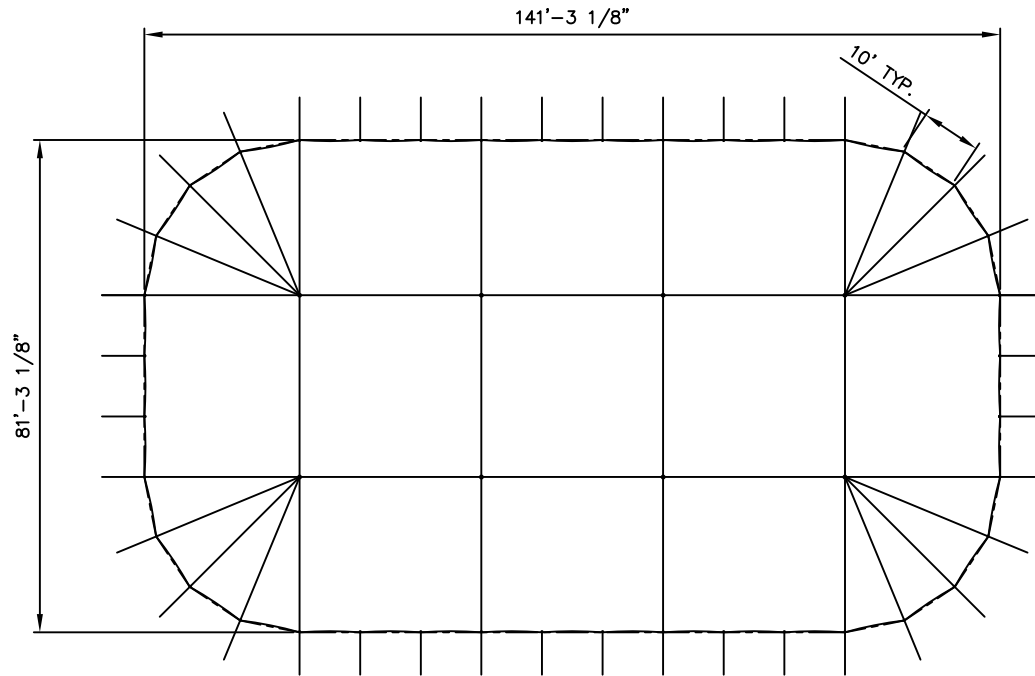

SALES

ENGINEER: N/A	DATE: 10/13/2017
PAGE: 1 OF 1	DRAWN: ELVIS

ISOMETRIC VIEW
8425 SQUARE FT.

SIDE VIEW

TIDEWATER SAIL CLOTH TENT
81' x 111'

END VIEW

PLAN VIEW

ALL DATA AND INFORMATION CONTAINED IN OR DISCLOSED BY THIS DOCUMENT IS CONFIDENTIAL AND PROPRIETARY INFORMATION OF AZTEC TENTS AND ALL RIGHTS THEREIN ARE EXPRESSLY RESERVED. BY ACCEPTING THIS MATERIAL THE RECIPIENT AGREES THAT THIS MATERIAL AND INFORMATION CONTAINED THEREIN IS HELD IN CONFIDENCE AND IN TRUST AND WILL NOT BE COPIED, REPRODUCED WHOLE OR IN PART, NOR ITS CONTENTS REVEALED, IN ANY MANNER OR FOR ANY PURPOSE, WITHOUT THE SPECIFIC PURPOSE FOR WHICH IT WAS DELIVERED.

SALES

ENGINEER: N/A	DATE: 7/12/2016
PAGE: 1 OF 1	DRAWN: ELVIS

ISOMETRIC VIEW
10,862 SQUARE FT.

SIDE VIEW

TIDEWATER SAIL CLOTH TENT 81' X 141'

END VIEW

PLAN VIEW

ALL DATA AND INFORMATION CONTAINED IN OR DISCLOSED BY THIS DOCUMENT IS CONFIDENTIAL AND PROPRIETARY INFORMATION OF AZTEC TENTS AND ALL RIGHTS THEREIN ARE EXPRESSLY RESERVED. BY ACCEPTING THIS MATERIAL THE RECIPIENT AGREES THAT THIS MATERIAL AND INFORMATION CONTAINED THEREIN IS HELD IN CONFIDENCE AND IN TRUST, AND WILL NOT BE COPIED, REPRODUCED WHOLE OR IN PART, NOR ITS CONTENTS REVEALED, EITHER WHOLLY OR TO OTHERS, EXCEPT TO MEET THE SPECIFIC PURPOSE FOR WHICH IT WAS DELIVERED.

AZTEC TENTS
DESIGN & PRODUCTION
2665 COLUMBIA ST. TORRANCE, CA. 90503
(800) 228-3687 - FAX (310) 381-0722

TIDEWATER POLE TENT
81'-3 1/8"W x 141'-3 1/8" L
PART NUMBER:

REVISION HISTORY			
REV#	DESCRIPTION	BY:	DATE: