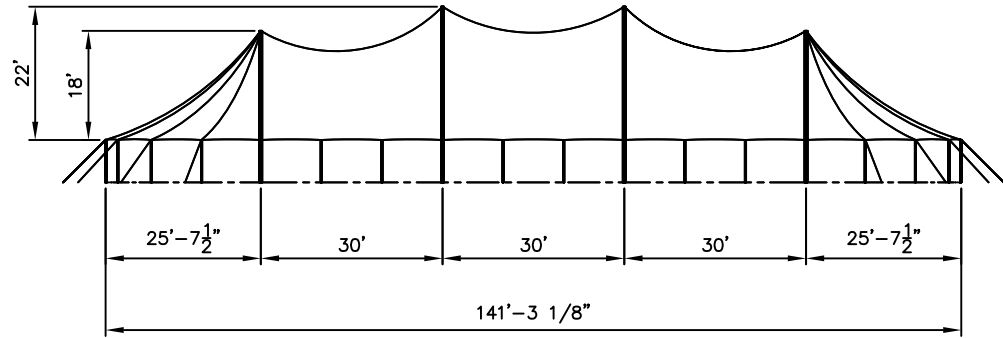

SALES

ENGINEER: N/A	DATE: 10/13/2017
PAGE: 1 OF 1	DRAWN: ELVIS

ISOMETRIC VIEW
8425 SQUARE FT.

SIDE VIEW

TIDEWATER SAIL CLOTH TENT
81' x 111'

END VIEW

PLAN VIEW

ALL DATA AND INFORMATION CONTAINED IN OR DISCLOSED BY THIS DOCUMENT IS CONFIDENTIAL AND PROPRIETARY INFORMATION OF AZTEC TENTS AND ALL RIGHTS THEREIN ARE EXPRESSLY RESERVED. BY ACCEPTING THIS MATERIAL THE RECIPIENT AGREES THAT THIS MATERIAL AND INFORMATION CONTAINED THEREIN IS HELD IN CONFIDENCE AND IN TRUST AND WILL NOT BE COPIED, REPRODUCED WHOLE OR IN PART, NOR ITS CONTENTS REVEALED, IN ANY MANNER OR FOR ANY PURPOSE, WITHOUT THE SPECIFIC PURPOSE FOR WHICH IT WAS DELIVERED.

AZTEC TENTS
DESIGN & PRODUCTION
2665 COLUMBIA ST. TORRANCE, CA. 90503
(800) 228-3687 - FAX (310) 381-0722

TIDEWATER POLE TENT
81'-3 1/8"W x 111'-3 1/8" L
PART NUMBER:

REVISION HISTORY			
REV.	DESCRIPTION	BY:	DATE:

SALES

ENGINEER: N/A	DATE: 7/12/2016
PAGE: 1 OF 1	DRAWN: ELVIS

ISOMETRIC VIEW
10,862 SQUARE FT.

SIDE VIEW

TIDEWATER SAIL CLOTH TENT 81' X 141'

END VIEW

PLAN VIEW

ALL DATA AND INFORMATION CONTAINED IN OR DISCLOSED BY THIS DOCUMENT IS CONFIDENTIAL AND PROPRIETARY INFORMATION OF AZTEC TENTS AND ALL RIGHTS THEREIN ARE EXPRESSLY RESERVED. BY ACCEPTING THIS MATERIAL THE RECIPIENT AGREES THAT THIS MATERIAL AND INFORMATION CONTAINED THEREIN IS HELD IN CONFIDENCE AND IN TRUST, AND WILL NOT BE COPIED, REPRODUCED WHOLE OR IN PART, NOR ITS CONTENTS REVEALED, EITHER WHOLLY OR TO OTHERS, EXCEPT TO MEET THE SPECIFIC PURPOSE FOR WHICH IT WAS DELIVERED.