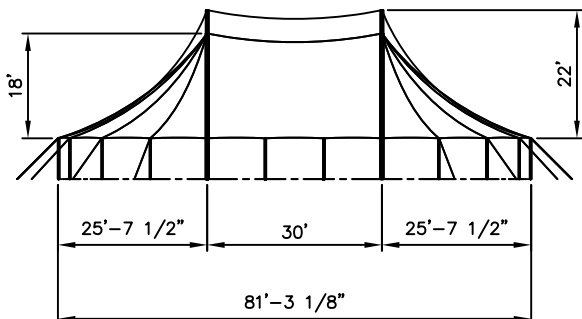

SALES

ENGINEER: N/A	DATE: 10/13/2017
PAGE: 1 OF 1	DRAWN: ELVIS

ISOMETRIC VIEW
8425 SQUARE FT.

SIDE VIEW

TIDEWATER SAIL CLOTH TENT
81' x 111'

END VIEW

PLAN VIEW

ALL DATA AND INFORMATION CONTAINED IN OR DISCLOSED BY THIS DOCUMENT IS CONFIDENTIAL AND PROPRIETARY INFORMATION OF AZTEC TENTS AND ALL RIGHTS THEREIN ARE EXPRESSLY RESERVED. BY ACCEPTING THIS MATERIAL THE RECIPIENT AGREES THAT THIS MATERIAL AND INFORMATION CONTAINED THEREIN IS HELD IN CONFIDENCE AND IN TRUST AND WILL NOT BE COPIED, REPRODUCED WHOLE OR IN PART, NOR ITS CONTENTS REVEALED, IN ANY MANNER OR FOR ANY PURPOSE, WITHOUT THE SPECIFIC PURPOSE FOR WHICH IT WAS DELIVERED.

AZTEC TENTS
DESIGN & PRODUCTION
2665 COLUMBIA ST. TORRANCE, CA. 90503
(800) 228-3687 - FAX (310) 381-0722

TIDEWATER POLE TENT
81'-3 1/8"W x 111'-3 1/8" L
PART NUMBER:

REVISION HISTORY			
REV.	DESCRIPTION	BY:	DATE:

SALES

ENGINEER: N/A	DATE: 7/12/2016
PAGE: 1 OF 1	DRAWN: ELVIS

ISOMETRIC VIEW
10,862 SQUARE FT.

SIDE VIEW

TIDEWATER SAIL CLOTH TENT 81' X 141'

END VIEW

PLAN VIEW

ALL DATA AND INFORMATION CONTAINED IN OR DISCLOSED BY THIS DOCUMENT IS CONFIDENTIAL AND PROPRIETARY INFORMATION OF AZTEC TENTS AND ALL RIGHTS THEREIN ARE EXPRESSLY RESERVED. BY ACCEPTING THIS MATERIAL THE RECIPIENT AGREES THAT THIS MATERIAL AND INFORMATION CONTAINED THEREIN IS HELD IN CONFIDENCE AND IN TRUST, AND WILL NOT BE COPIED, REPRODUCED WHOLE OR IN PART, NOR ITS CONTENTS REVEALED, EITHER WHOLLY OR TO OTHERS, EXCEPT TO MEET THE SPECIFIC PURPOSE FOR WHICH IT WAS DELIVERED.